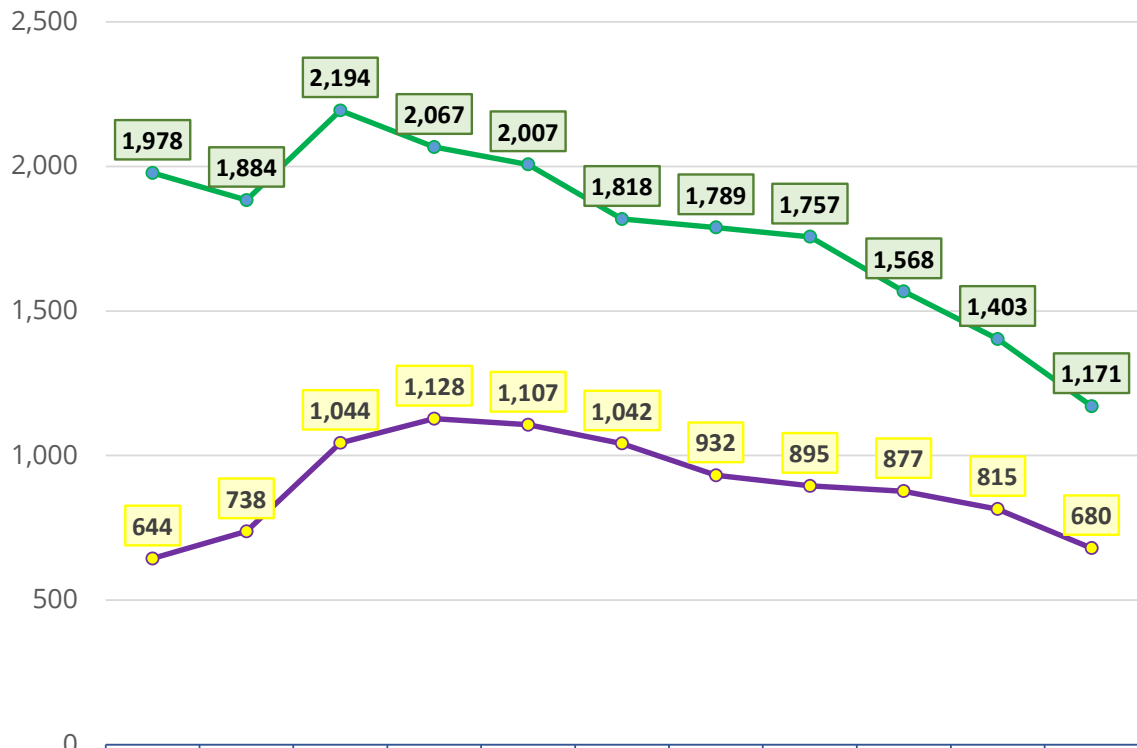

### Michigan Supreme Court Calendar Year Filings

|                   | 2012  | 2013  | 2014  | 2015  | 2016  | 2017  | 2018  | 2019  | 2020  | 2021  | 2022  |
|-------------------|-------|-------|-------|-------|-------|-------|-------|-------|-------|-------|-------|
| New filings       | 1,978 | 1,884 | 2,194 | 2,067 | 2,007 | 1,818 | 1,789 | 1,757 | 1,568 | 1,403 | 1,171 |
| Total pend. files | 644   | 738   | 1,044 | 1,128 | 1,107 | 1,042 | 932   | 895   | 877   | 815   | 680   |

● New filings    
 ● Total pend. files